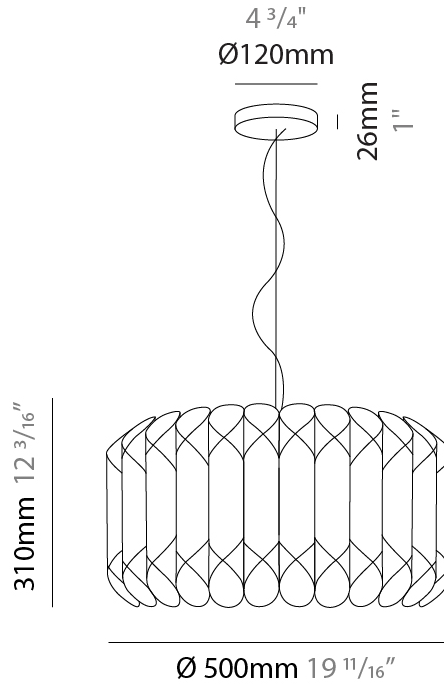

LOUISE SUSPENSION

D61056-

base number   Finish
Options

PROJECT _____
TYPE _____
SPECIFIER _____
QUANTITY _____
DATE _____

1. To build a product code in our configurator select the specify button on the base model # product page
2. To build a manual product code on this datasheet choose from the options listed below in blue font and add the suffix to the base model #

GENERAL

Series: Louise _____
Partner: Linea Zero _____
Division: Design _____
Installation: Suspension _____
Product Type: Pendant _____
Mounting Location: Ceiling _____

PHYSICAL

Shape: Drum _____
Diameter (mm): 500 _____
Diameter (in): 19 ¹¹/₁₆ _____
Height (mm): 310 _____
Height (in): 12 ³/₁₆ _____
Max. Overall Height (mm): 1900 _____
Max. Overall Height (in): 74 ¹³/₁₆ _____
Diffuser: Polilux™ Shade - See Finish Options _____
Fixture Finish: WHI / SIL / NGD / COP / PKM _____
Fixture Material: Polilux™/ Metal holder _____
Primary Material: Non-Static Polilux _____

ELECTRICAL

Number of Lamps: 1 _____
Lamp Type: LED Retrofit _____
Bulb Included: Bulb Not Included _____
Max. Wattage Per Lamp (W): 7 _____
Lamp Base: E26 _____
Input Voltage (V): 120 _____
Upon Request: 277Vac / GU24 _____

LED

OPTICAL

RATINGS AND CERTIFICATIONS

Certified By: Certified for North American Standards _____
IP rating: IP20 _____