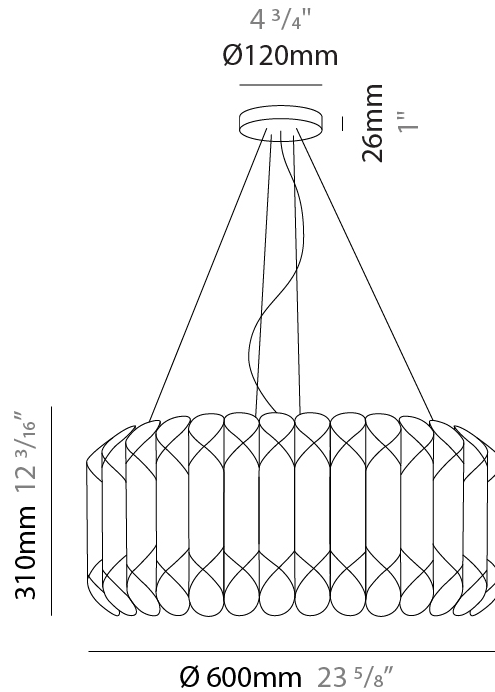

PROJECT _____
TYPE _____
SPECIFIER _____
QUANTITY _____
DATE _____

LOUISE SUSPENSION

D61059- : D61059-SIL

base number

1. To build a product code in our configurator select the specify button on the base model # product page
2. To build a manual product code on this datasheet choose from the options listed below in blue font and add the suffix to the base model #

GENERAL

Series: Louise
Partner: Linea Zero
Division: Design
Installation: Suspension
Product Type: Pendant
Mounting Location: Ceiling

PHYSICAL

Shape: Drum
Diameter (mm): 600
Diameter (in): 23 ⁵/₈
Height (mm): 310
Height (in): 12 ³/₁₆
Max. Overall Height (mm): 1900
Max. Overall Height (in): 74 ¹³/₁₆
Weight (kg): 3.2
Weight (lbs): 6.999
Diffuser: Polilux™ Shade - White
Fixture Material: Polilux™/ Metal holder
Primary Material: Non-Static Polilux

ELECTRICAL

Number of Lamps: 5
Lamp Type: LED Retrofit
Bulb Included: Bulb Not Included
Total Output Wattage (W): 35
Max. Wattage Per Lamp (W): 7
Lamp Base: E26
Input Voltage (V): 120
Upon Request: 277Vac / GU24

LED

OPTICAL

RATINGS AND CERTIFICATIONS

Certified By: CSA Certified to UL and CSA Standards
IP rating: IP20