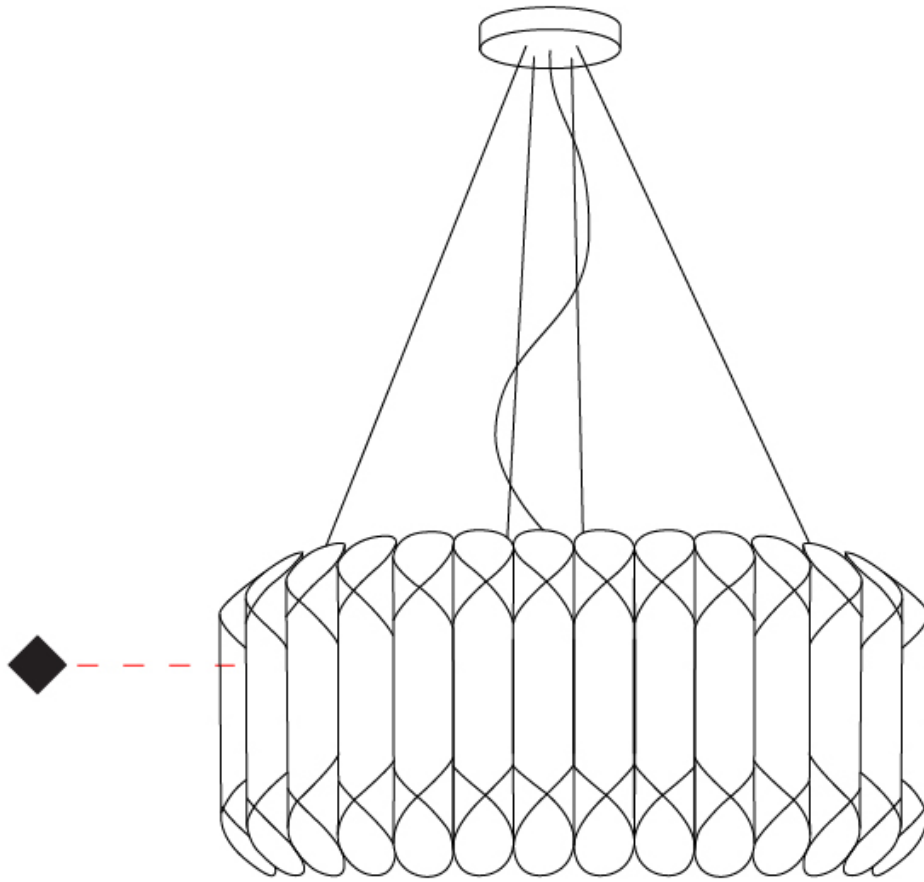

#### OPTICAL

## LOUISE SUSPENSION

D61059- : D61059-SIL

PROJECT \_\_\_\_\_

TYPE \_\_\_\_\_

SPECIFIER \_\_\_\_\_

QUANTITY \_\_\_\_\_

DATE \_\_\_\_\_