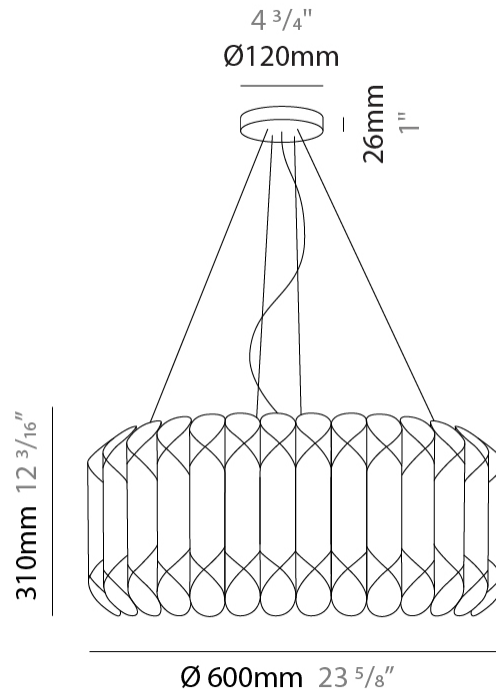

PROJECT	
TYPE	
SPECIFIER	
QUANTITY	
DATE	

LOUISE SUSPENSION

D61057-

base number   Finish
Options

1. To build a product code in our configurator select the specify button on the base model # product page
2. To build a manual product code on this datasheet choose from the options listed below in blue font and add the suffix to the base model #

GENERAL

Series: Louise
Partner: Linea Zero
Division: Design
Installation: Suspension
Product Type: Pendant
Mounting Location: Ceiling

PHYSICAL

Shape: Drum
Diameter (mm): 600
Diameter (in): 23 ⁵/₈
Height (mm): 310
Height (in): 12 ³/₁₆
Max. Overall Height (mm): 1900
Max. Overall Height (in): 74 ¹³/₁₆
Diffuser: Polilux™ Shade - See Finish Options
Fixture Finish: WHI / SIL / NGD / COP / PKM
Fixture Material: Polilux™/ Metal holder
Primary Material: Non-Static Polilux

ELECTRICAL

Number of Lamps: 1
Lamp Type: LED Retrofit
Bulb Included: Bulb Not Included
Max. Wattage Per Lamp (W): 7
Lamp Base: E26
Input Voltage (V): 120
Upon Request: 277Vac / GU24

LED

OPTICAL

RATINGS AND CERTIFICATIONS

Certified By: Certified for North American Standards
IP rating: IP20