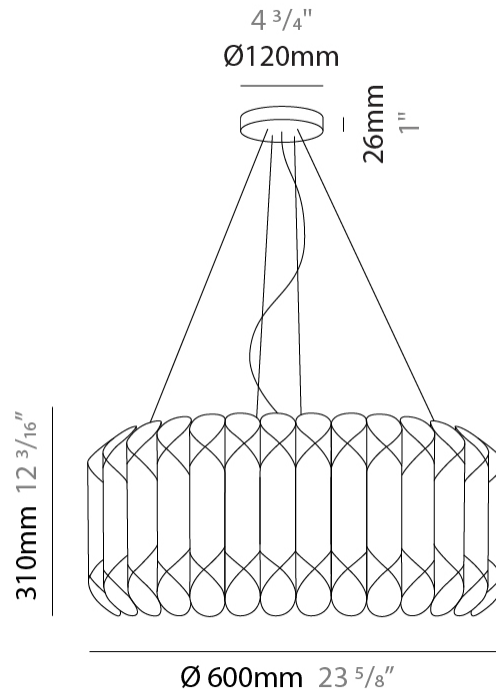

PROJECT	
TYPE	
SPECIFIER	
QUANTITY	
DATE	

LOUISE SUSPENSION

D61059-

base number   Finish
Options

1. To build a product code in our configurator select the specify button on the base model # product page
2. To build a manual product code on this datasheet choose from the options listed below in blue font and add the suffix to the base model #

GENERAL

Series: Louise
Partner: Linea Zero
Division: Design
Installation: Suspension
Product Type: Pendant
Mounting Location: Ceiling

PHYSICAL

Shape: Drum
Diameter (mm): 600
Diameter (in): 23 ⁵/₈
Height (mm): 310
Height (in): 12 ³/₁₆
Max. Overall Height (mm): 1900
Max. Overall Height (in): 74 ¹³/₁₆
Diffuser: Polilux™ Shade - See Finish Options
Fixture Finish: WHI / SIL / NGD / COP / PKM
Fixture Material: Polilux™/ Metal holder
Primary Material: Non-Static Polilux

ELECTRICAL

Number of Lamps: 5
Lamp Type: LED Retrofit
Bulb Included: Bulb Not Included
Max. Wattage Per Lamp (W): 7
Lamp Base: E26
Input Voltage (V): 120
Upon Request: 277Vac / GU24

LED

OPTICAL

RATINGS AND CERTIFICATIONS

Certified By: Certified for North American Standards
IP rating: IP20