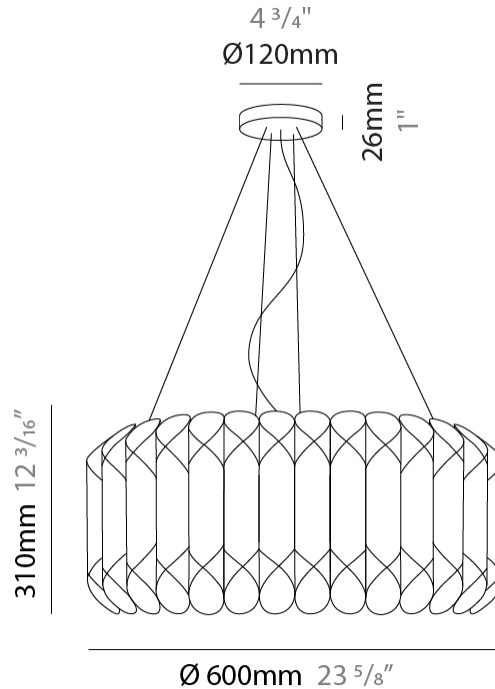

LOUISE SUSPENSION

D61058-

base number   Finish
Options

1. To build a product code in our configurator select the specify button on the base model # product page
2. To build a manual product code on this datasheet choose from the options listed below in blue font and add the suffix to the base model #

GENERAL

Series: Louise
Partner: Linea Zero
Division: Design
Installation: Suspension
Product Type: Pendant
Mounting Location: Ceiling

PHYSICAL

Shape: Drum
Diameter (mm): 600
Diameter (in): 23 ⁵/₈
Height (mm): 310
Height (in): 12 ³/₁₆
Max. Overall Height (mm): 1900
Max. Overall Height (in): 74 ¹³/₁₆
Diffuser: Polilux™ Shade - See Finish Options
[Fixture Finish: WHI / SIL / NGD / COP / PKM](#)
Fixture Material: Polilux™/ Metal holder
Primary Material: Non-Static Polilux

ELECTRICAL

Number of Lamps: 3
Lamp Type: LED Retrofit
Bulb Included: Bulb Not Included
Max. Wattage Per Lamp (W): 7
Lamp Base: E26
Input Voltage (V): 120
Upon Request: 277Vac / GU24

LED

OPTICAL

RATINGS AND CERTIFICATIONS

Certified By: Certified for North American Standards
IP rating: IP20

PROJECT	_____
TYPE	_____
SPECIFIER	_____
QUANTITY	_____
DATE	_____